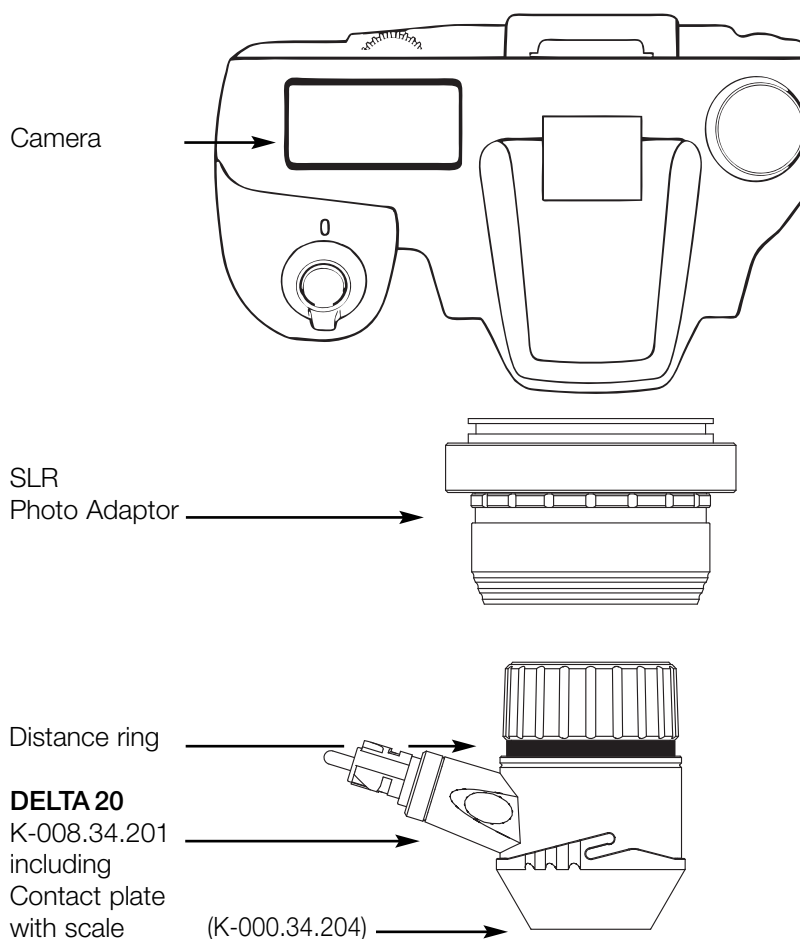

Recommended Cameras for the "DELTA 20" using HEINE SLR Photo Adaptor

| Manufacturer | Type | HEINE SLR Photo Adaptor |
|--------------|-------------------|-------------------------|
| Canon | EOS 7D / 50D | K-000.34.185 |
| | EOS 350 D*/400 D* | |
| | EOS 450 D / 500 D | |
| | EOS 1000 D | |
| Nikon | D 40* / D 80* | K-000.34.186 |
| | D 40X | |
| | D 60 / D 90 | |
| | D 200 / D 300 S | |
| | D 700 | |
| | D 3000 / D 5000 | |
| Olympus | E-450 / E-510 | K-000.34.187 |
| | E-520 / E-620 | |

* no longer available

Camera setup for SLR-Adaptor

Nikon

- ISO: 400
- Program: M
- Exposure: 1/40s
- White balance: manual

Canon

- ISO: 400
- Program: Tv
- Exposure: 1/40s
- White balance: manual

Olympus

- ISO: 400
- Program: S
- Exposure: 1/40s
- White balance: manual